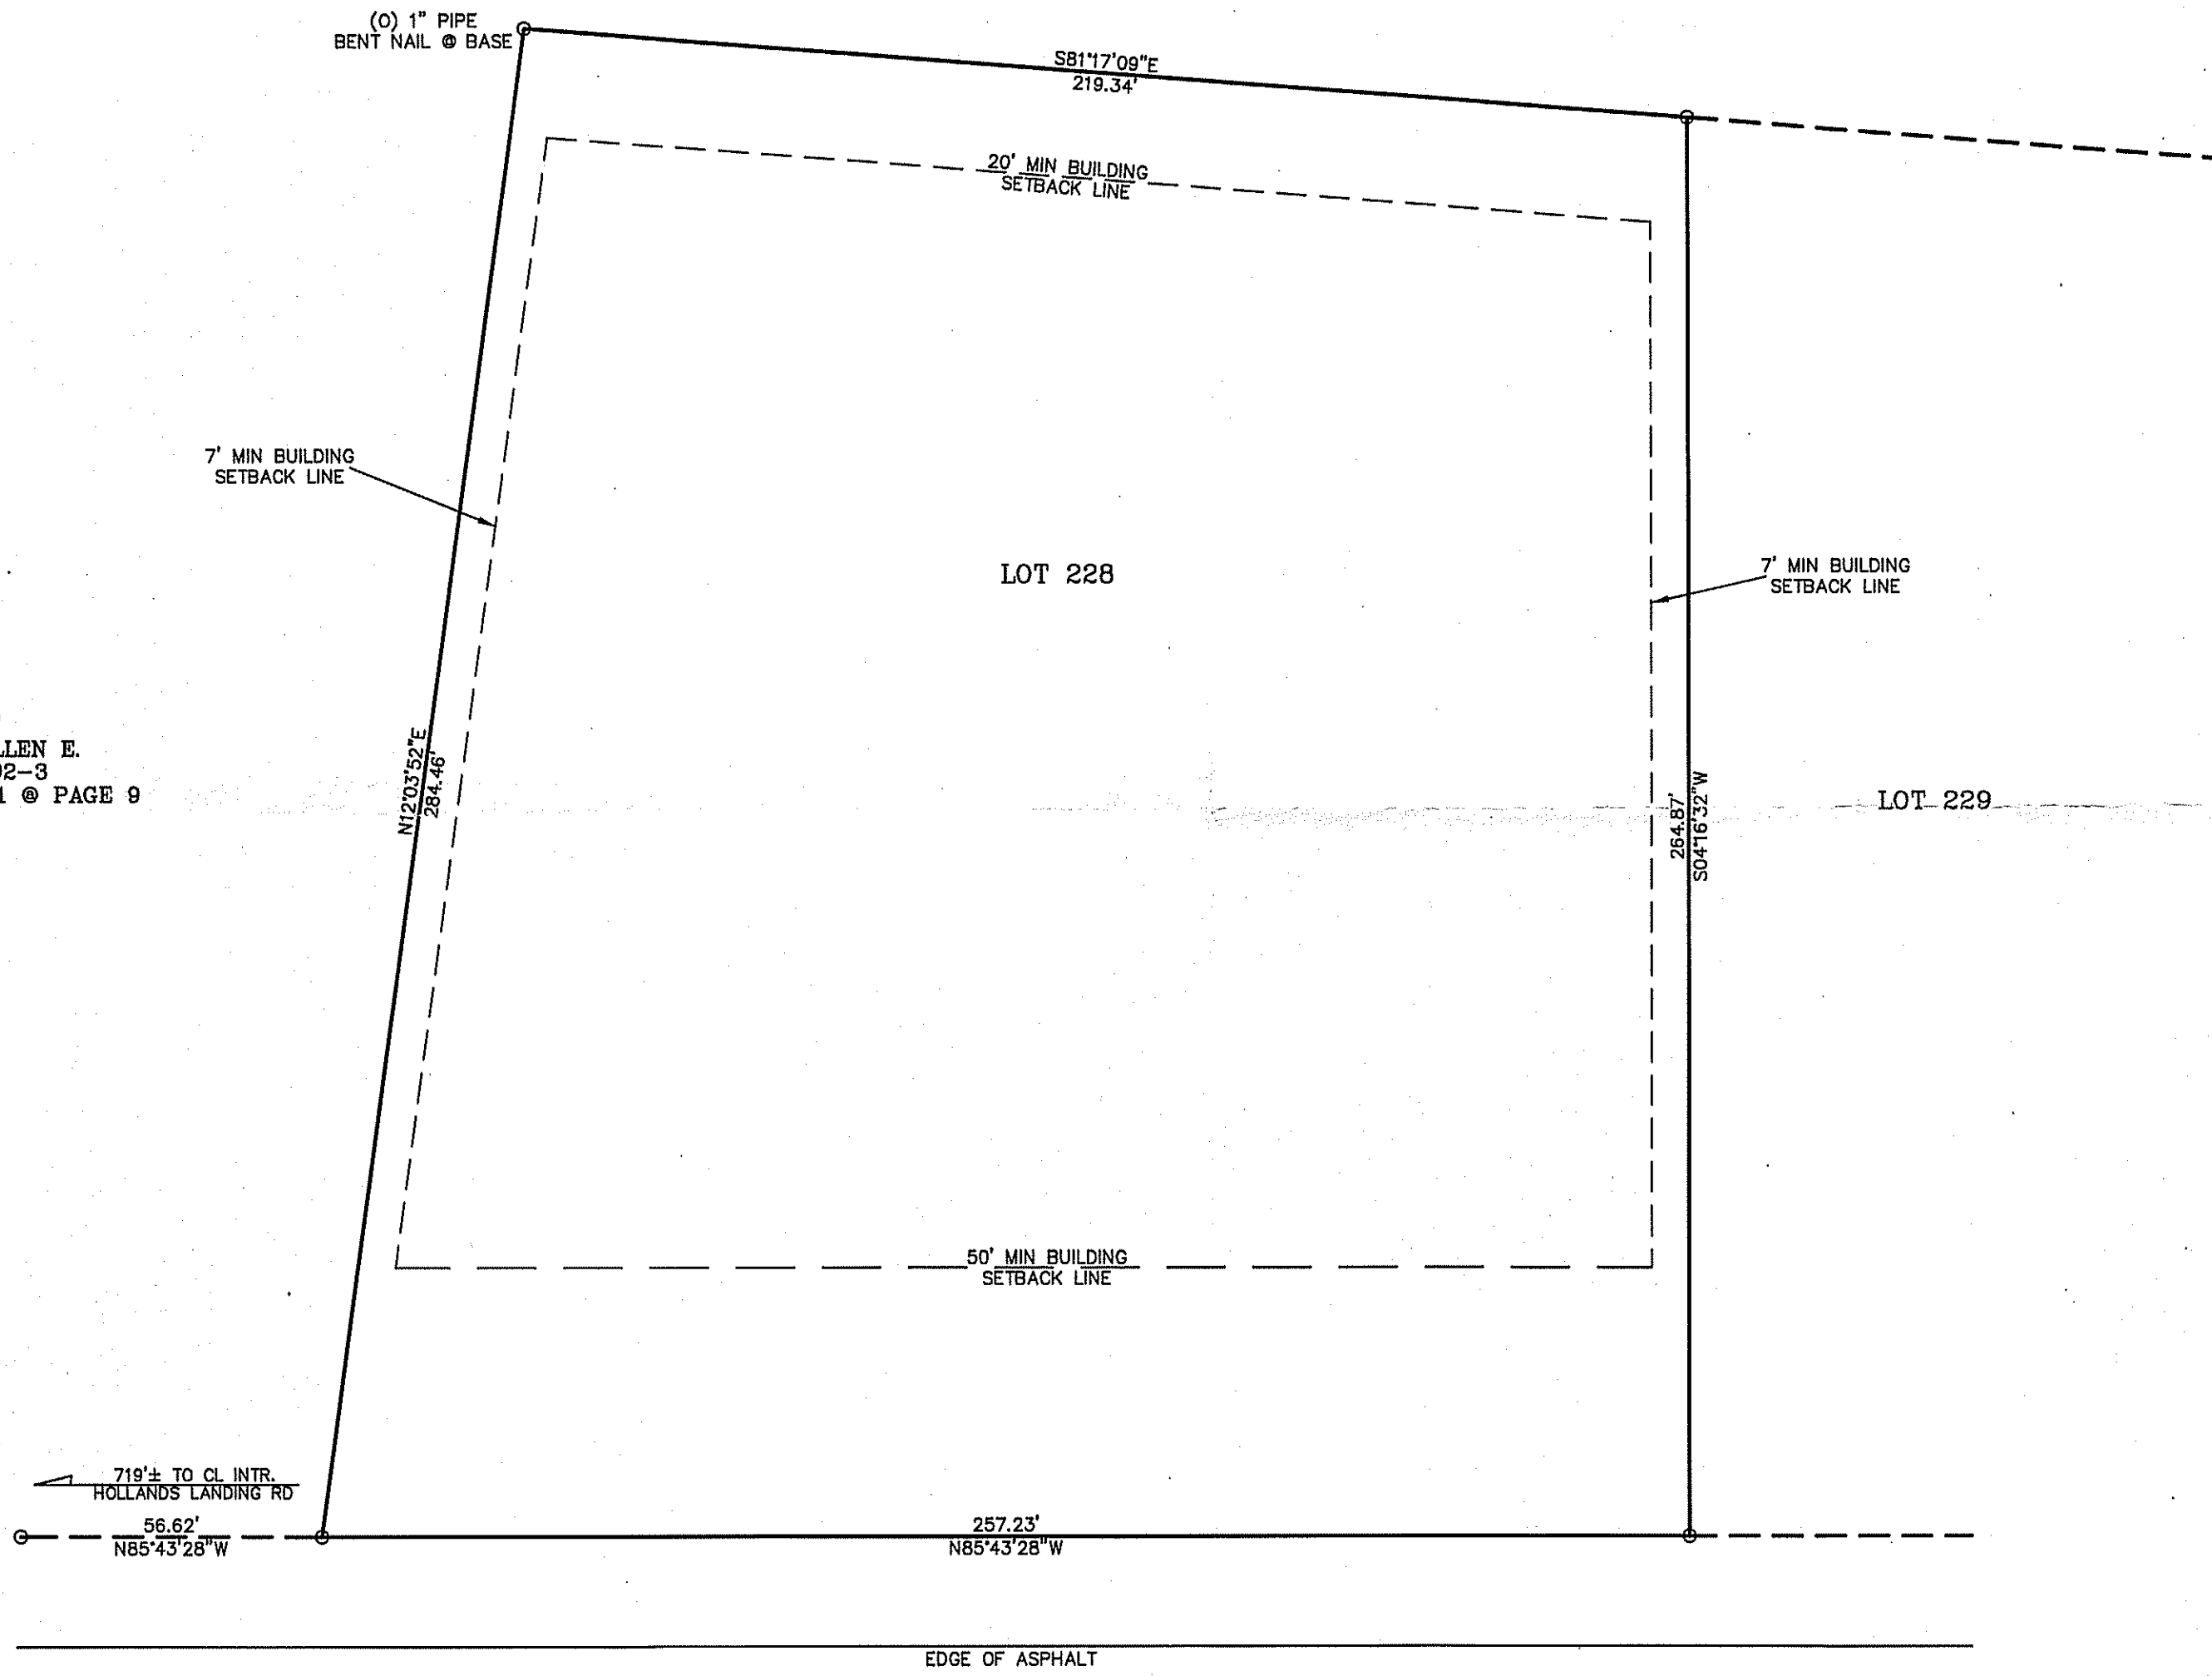

N/F
SHEALY, ALLEN E.
TMS# 592-3
DEED BOOK 1881 @ PAGE 9

N/F
SHEALY, ALLEN E.
TMS# 592-3
DEED BOOK 1881 @ PAGE 9

GRANNY HILL ROAD 66' R/W
(SC S-693)

NOTE: ALL IRONS ARE (N)
1/2" REBAR UNLESS
SHOWN OTHERWISE.

EXCEPT AS SPECIFICALLY STATED OR SHOWN ON THIS PLAT, THIS SURVEY DOES NOT PURPORT TO REFLECT ANY OF THE FOLLOWING WHICH MAY BE APPLICABLE TO THE SUBJECT REAL ESTATE: EASEMENTS, OTHER THAN THOSE SHOWN ON THIS PLAT, RIGHTS OF WAY, RESTRICTIVE COVENANTS, SUBDIVISION RESTRICTIONS, ZONING OR OTHER LAND-USE REGULATIONS, AND ANY OTHER FACTS THAT AN ACCURATE AND CURRENT TITLE SEARCH MAY DISCLOSE. THE UNDERSIGNED HAS CONDUCTED A VISUAL SEARCH OF THE RECORDS OF THE COUNTY IN WHICH THE PROPERTY IS LOCATED AND HAS FOUND NO RECORDS THAT WOULD AFFECT THE LOCATION OR BOUNDARIES OF THE PROPERTY SHOWN ON THIS PLAT. THE LOCATION AND VISUAL SEARCH OF UNDERGROUND UTILITIES, STRUCTURES AND/OR EASEMENTS MAY VARY FROM LOCATIONS SHOWN HEREON UNLESS DESIGNATED WITH BEARINGS & DISTANCES.

SHOWN AS LOT 228 BLOCK STEWART LANDING SUBDIVISION
ON A PLAT OF BELTER & ASSOCIATES, INC.
BY
DATED: 08-06-21 REVISED: 09-13-21 AND RECORDED IN THE OFFICE OF R/D FOR NEWBERRY COUNTY IN RECORD BOOK D212 PAGE 10, BOOK D213 PAGES 1-10 & BOOK D214 PAGES 1 & 2
ADDITIONAL REF.:

SCALE: 1" = 30'
DRAWING DATE: 09-14-21
LOT AREA: 65,209 S.F.
1.50 ACRES
NEWBERRY COUNTY TMS# 594-22-228
JOB NO. 2111004

VACANT LOT SURVEY PREPARED FOR
FINALLY FACING WEST, LLC
NEAR PROSPERITY, S.C. IN NEWBERRY COUNTY